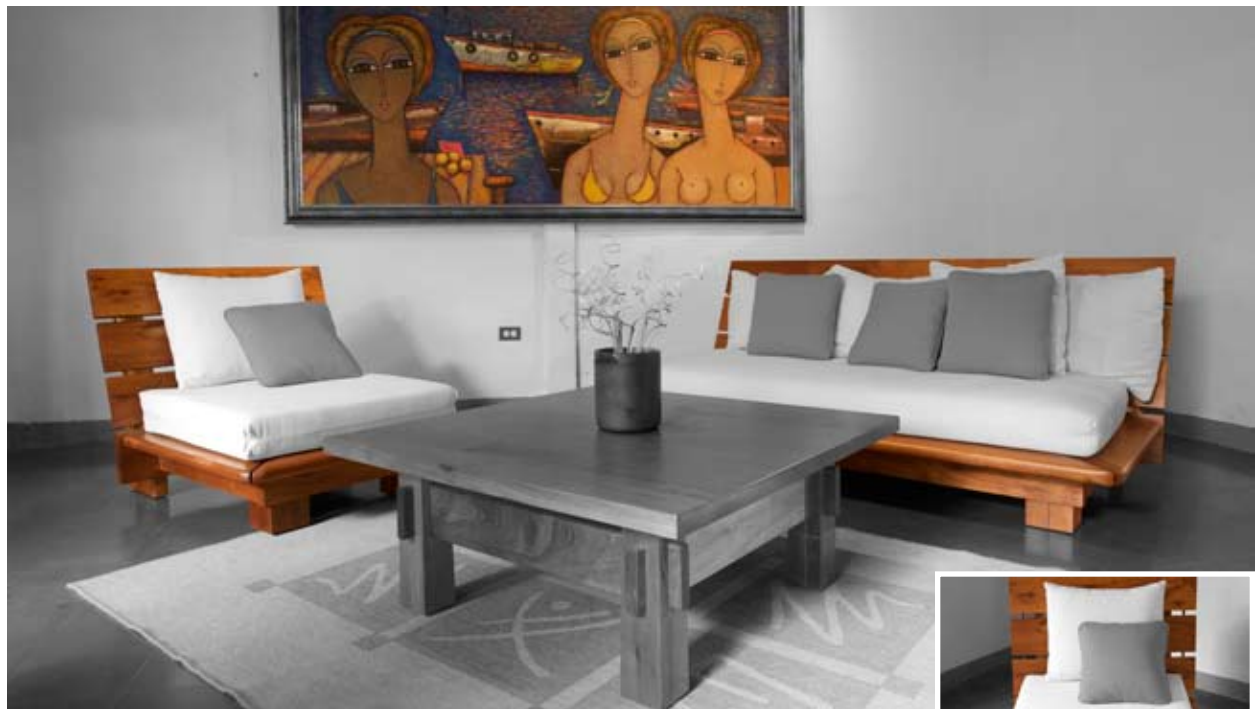

19 x 19 x 189 CM

SMALL

18 x 18 x 159 CM

03-01-01 TALL

03-01-06 MEDIUM

03-01-07 SMALL

MOMBACHO

LOG

DIMENSIONS 60 x 55 x 65 CM

03-01-08

MOMBACHO

SOFA

DIMENSIONS

SINGLE
110 X 90 X 81 CM
TWO PERSON
110 X 144 X 81 CM

THREE PERSON
110 X 194 X 81 CM

03-13-03 SINGLE
03-13-02 TWO PERSON
03-13-01 THREE PERSON